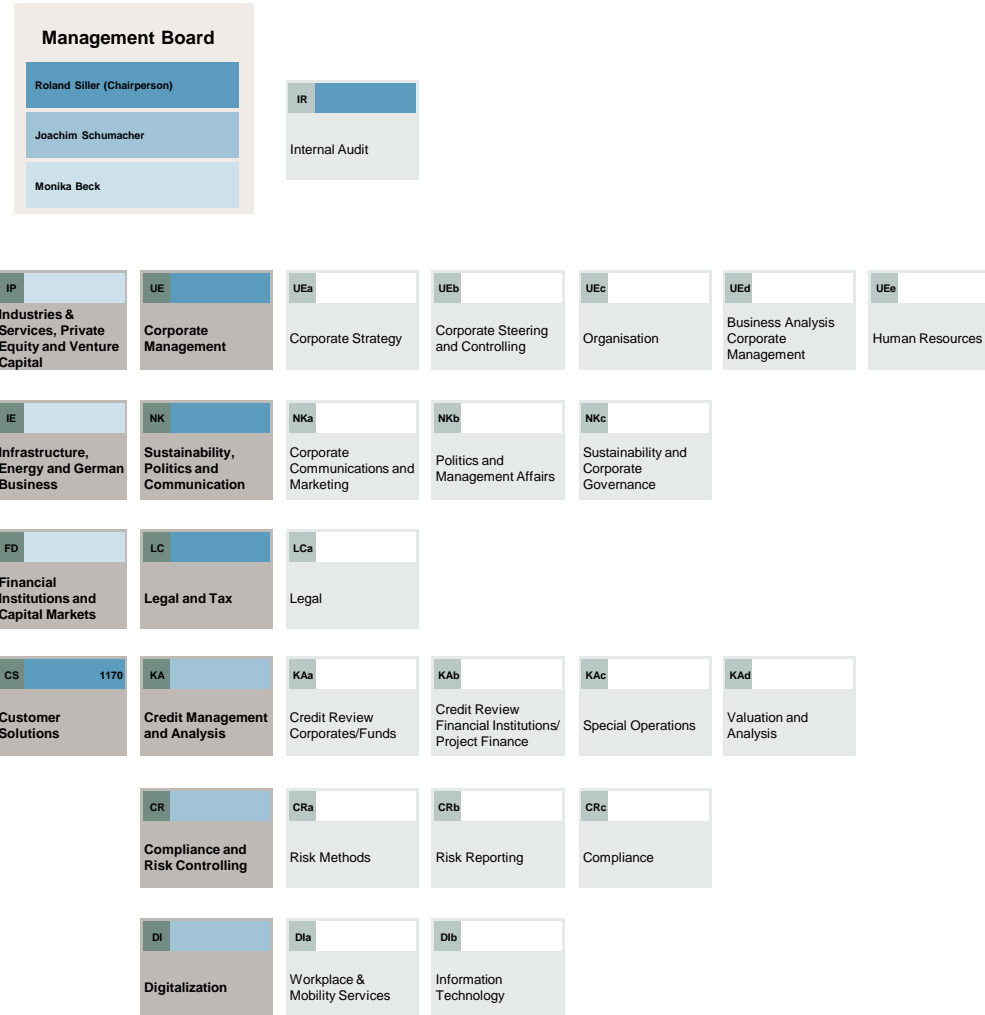

DEG-ORGANISATION CHART

as of: 01 October 2024

Replaces version dated 01 September 2024

Representative Offices			
Johannesburg / South Africa Nairobi / Kenya Lago / Nigeria incl. Ivory Coast	Lima / Peru incl. Panama, Columbia Mexico City / Mexico São Paulo / Mercosur	Bangkok / Thailand incl. Bangladesh, Vietnam Beijing / China Jakarta / Indonesia New Delhi / India Singapore / Singapore	Istanbul / Turkey